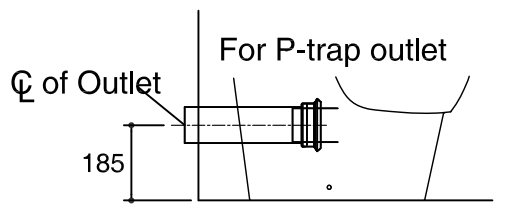

Dimensions are approximate.

Unit: mm.

SKU	K-17888X-S-0
Name	OVE
Description	2PC TOILET

KOHLER

* The recommended dimension for installation can be adjusted according to user preferences and layout.