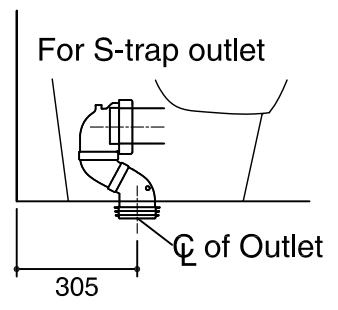

Dimensions are approximate.

Unit: mm.

SKU	K-17888X-S-0
Name	OVE
Description	2PC TOILET

KOHLER

* The recommended dimension for installation can be adjusted according to user preferences and layout.