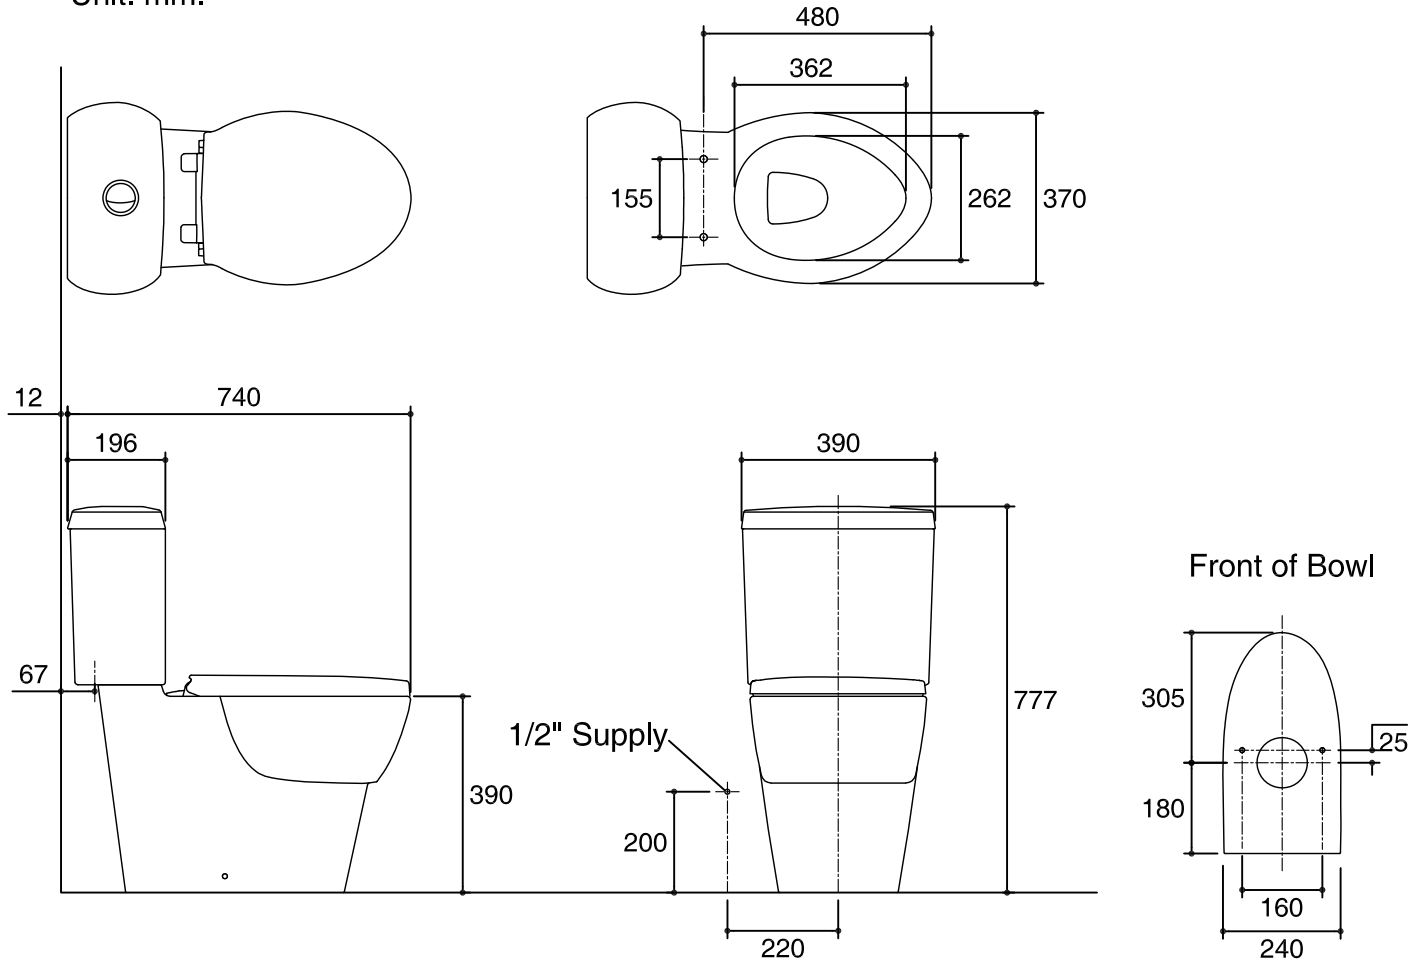

Dimensions are approximate.

Unit: mm.

SKU	K-17888X-S-0
Name	OVE
Description	2PC TOILET

KOHLER

* The recommended dimension for installation can be adjusted according to user preferences and layout.